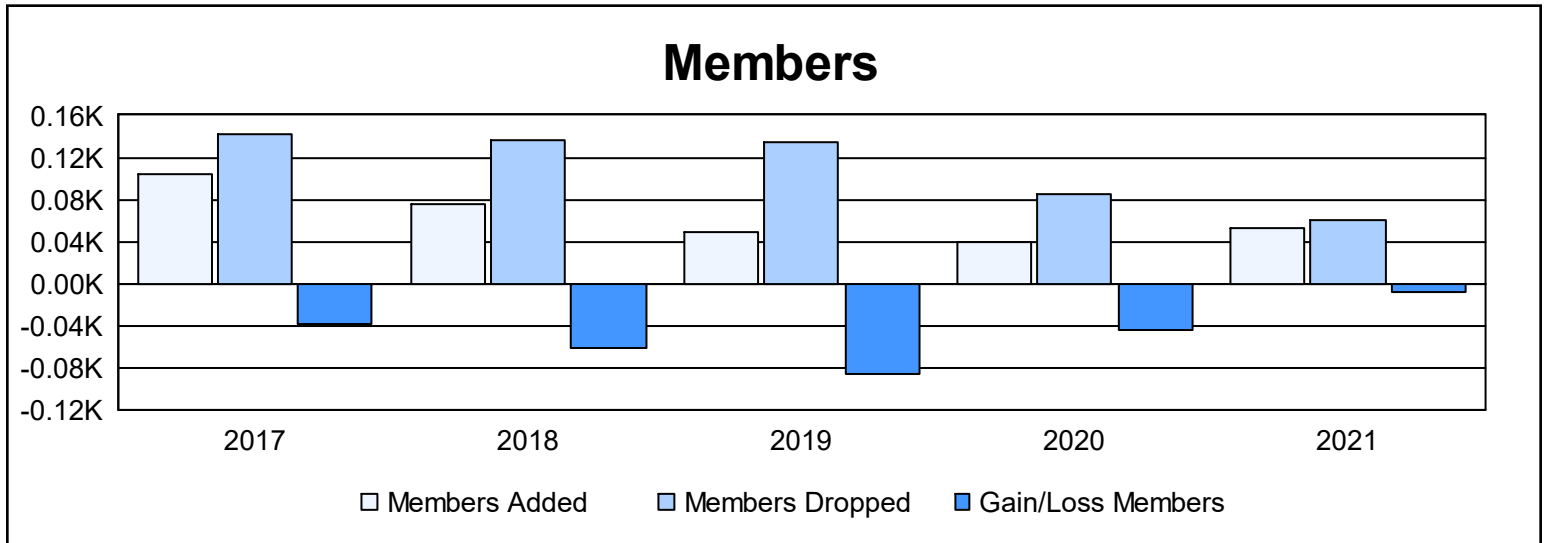

Year	New Clubs	Dropped Clubs	Gain/ Loss Clubs	New Members	Charter Members	Reinstate Members	Transfer Members	Total Member Added	Total Members Dropped	Gain/ Loss Members
2016-2017	1	0	1	70	31	2	1	104	142	-38
2017-2018	0	0	0	66	2	4	3	75	136	-61
2018-2019	0	1	-1	44	0	3	2	49	135	-86
2019-2020	0	0	0	39	0	1	0	40	85	-45
2020-2021	0	0	0	51	0	1	1	53	61	-8
<b>Average</b>	<b>0</b>	<b>0</b>	<b>0</b>	<b>54</b>	<b>7</b>	<b>2</b>	<b>1</b>	<b>64</b>	<b>112</b>	<b>-48</b>

### Membership Composition June 2021 Cumulative