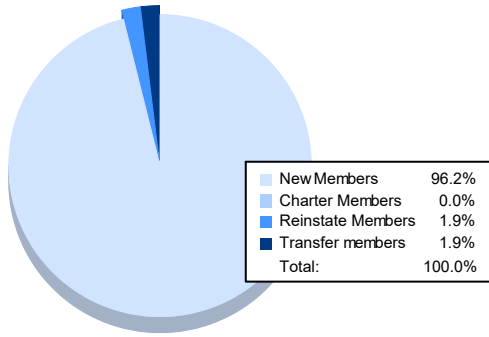

Year	New Clubs	Dropped Clubs	Gain/ Loss Clubs	New Members	Charter Members	Reinstate Members	Transfer Members	Total Member Added	Total Members Dropped	Gain/ Loss Members
2016-2017	1	0	1	70	31	2	1	104	142	-38
2017-2018	0	0	0	66	2	4	3	75	136	-61
2018-2019	0	1	-1	44	0	3	2	49	135	-86
2019-2020	0	0	0	39	0	1	0	40	85	-45
2020-2021	0	0	0	51	0	1	1	53	61	-8
<b>Average</b>	<b>0</b>	<b>0</b>	<b>0</b>	<b>54</b>	<b>7</b>	<b>2</b>	<b>1</b>	<b>64</b>	<b>112</b>	<b>-48</b>

### Membership Composition June 2021 Cumulative