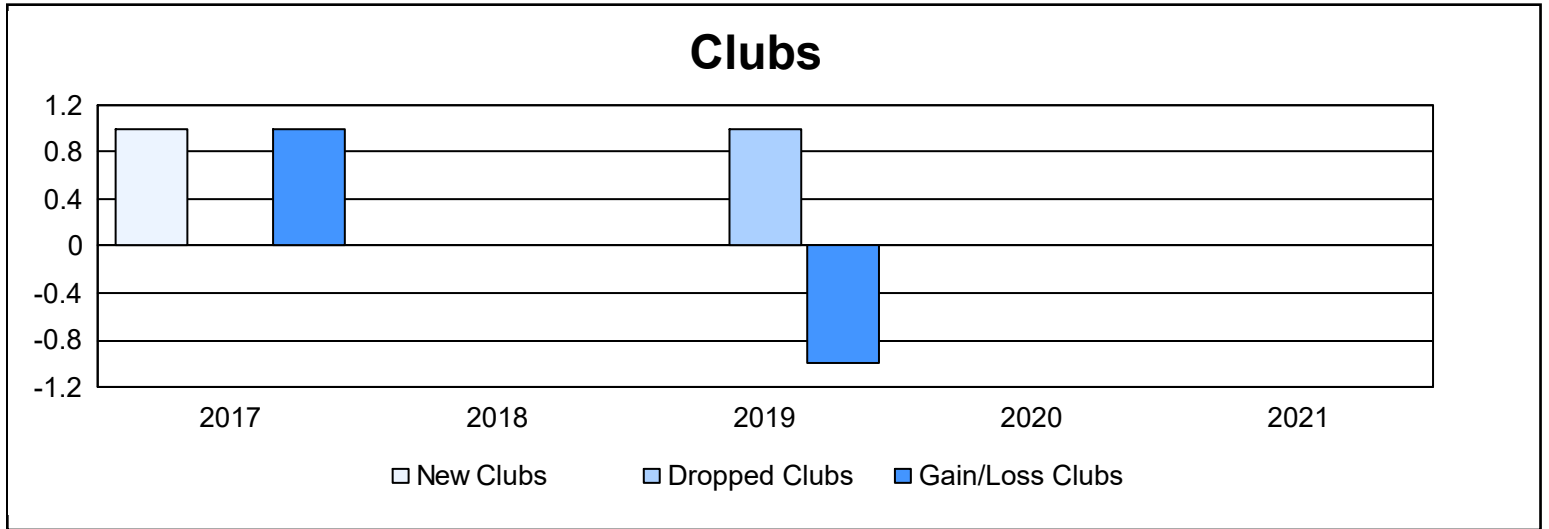

Year	New Clubs	Dropped Clubs	Gain/ Loss Clubs	New Members	Charter Members	Reinstate Members	Transfer Members	Total Member Added	Total Members Dropped	Gain/ Loss Members
2016-2017	1	0	1	70	31	2	1	104	142	-38
2017-2018	0	0	0	66	2	4	3	75	136	-61
2018-2019	0	1	-1	44	0	3	2	49	135	-86
2019-2020	0	0	0	39	0	1	0	40	85	-45
2020-2021	0	0	0	51	0	1	1	53	61	-8
<b>Average</b>	<b>0</b>	<b>0</b>	<b>0</b>	<b>54</b>	<b>7</b>	<b>2</b>	<b>1</b>	<b>64</b>	<b>112</b>	<b>-48</b>

### Membership Composition June 2021 Cumulative